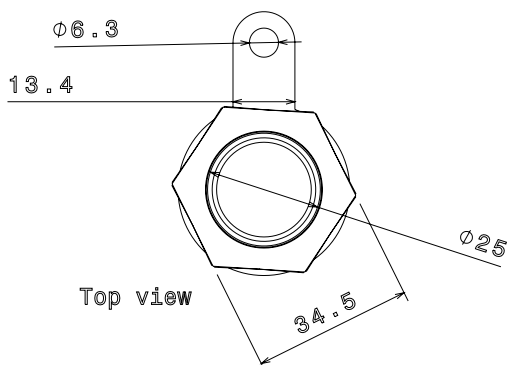

PRODUCT CODE: CW25
CABLE GLAND KIT

DESCRIPTION

25mm Cable Gland Kit

FINISH

Self Colour

MATERIAL

Brass

PACKAGING

Supplied in individual kits

ADDITIONAL NOTES

Conforms to BS EN61386-1
Designed for internal & external applications
Kit comprises; 2 x glands c/w seal, 2 x shrouds, 2 x tags and 2 x locknuts

Isometric view

Top view

Side view

25mm Thread