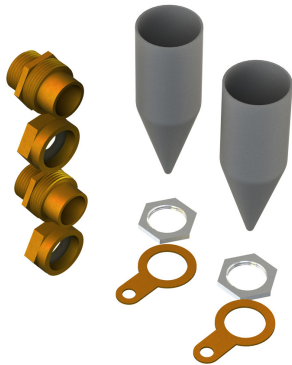

PRODUCT CODE: CW25
CABLE GLAND KIT

DESCRIPTION

25mm Cable Gland Kit

FINISH

Self Colour

MATERIAL

Brass

PACKAGING

Supplied in individual kits

ADDITIONAL NOTES

Conforms to BS EN61386-1
Designed for internal & external applications
Kit comprises; 2 x glands c/w seal, 2 x shrouds, 2 x tags and 2 x locknuts

Isometric view

Top view

Side view

25mm Thread