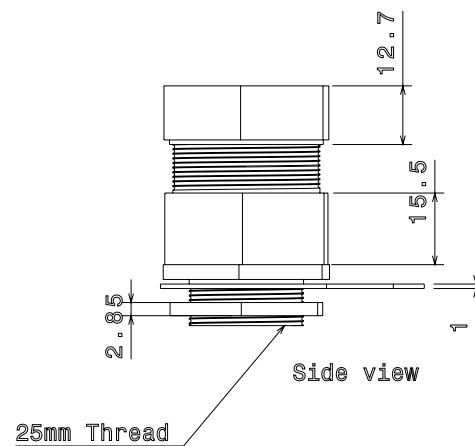

PRODUCT CODE: CW25
CABLE GLAND KIT

DESCRIPTION

25mm Cable Gland Kit

FINISH

Self Colour

MATERIAL

Brass

PACKAGING

Supplied in individual kits

ADDITIONAL NOTES

Conforms to BS EN61386-1
Designed for internal & external applications
Kit comprises; 2 x glands c/w seal, 2 x shrouds, 2 x tags and 2 x locknuts

Isometric view

Top view

Side view

25mm Thread